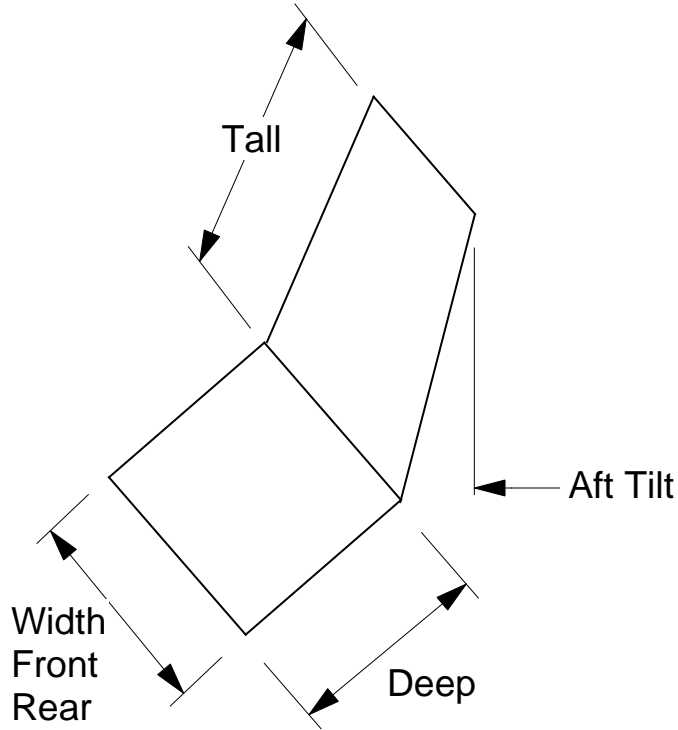

FIBERGLASS SEATS

PART #	WF	WR	D	T	Tilt	Weight
PE110	15"	14.5"	14"	19"	9.5"	5.5 lbs
PE110-S	15"	14.5"	14"	19"	5.75"	5.2 lbs
PE110-W	17"	16.75"	14"	19"	9.5"	5.9 lbs