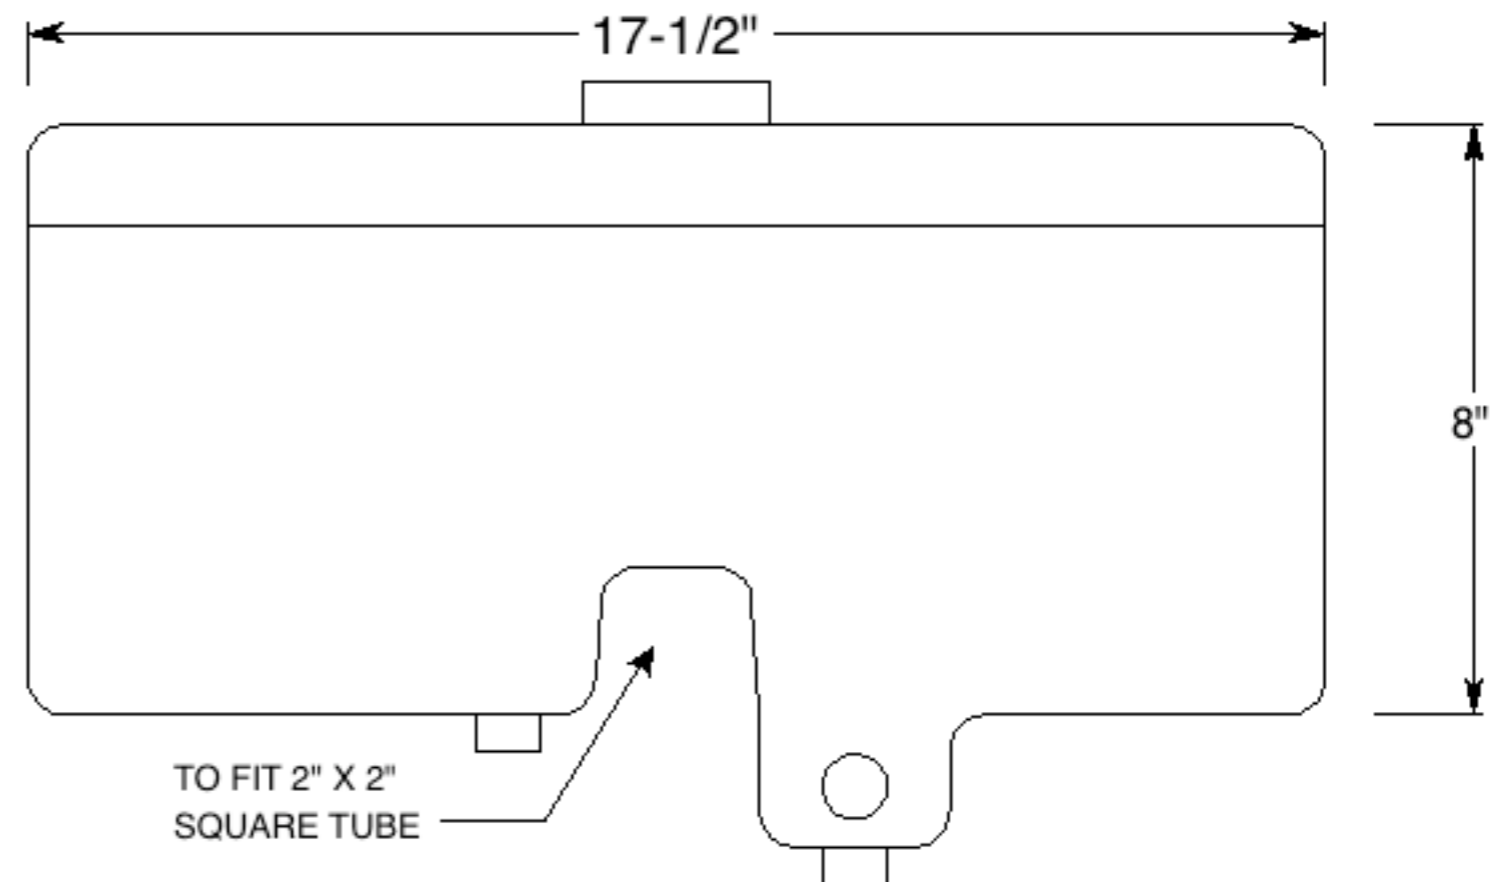

GT500 8.5 GALLON TANK PT # FU 820

SIDE VIEW

REAR VIEW