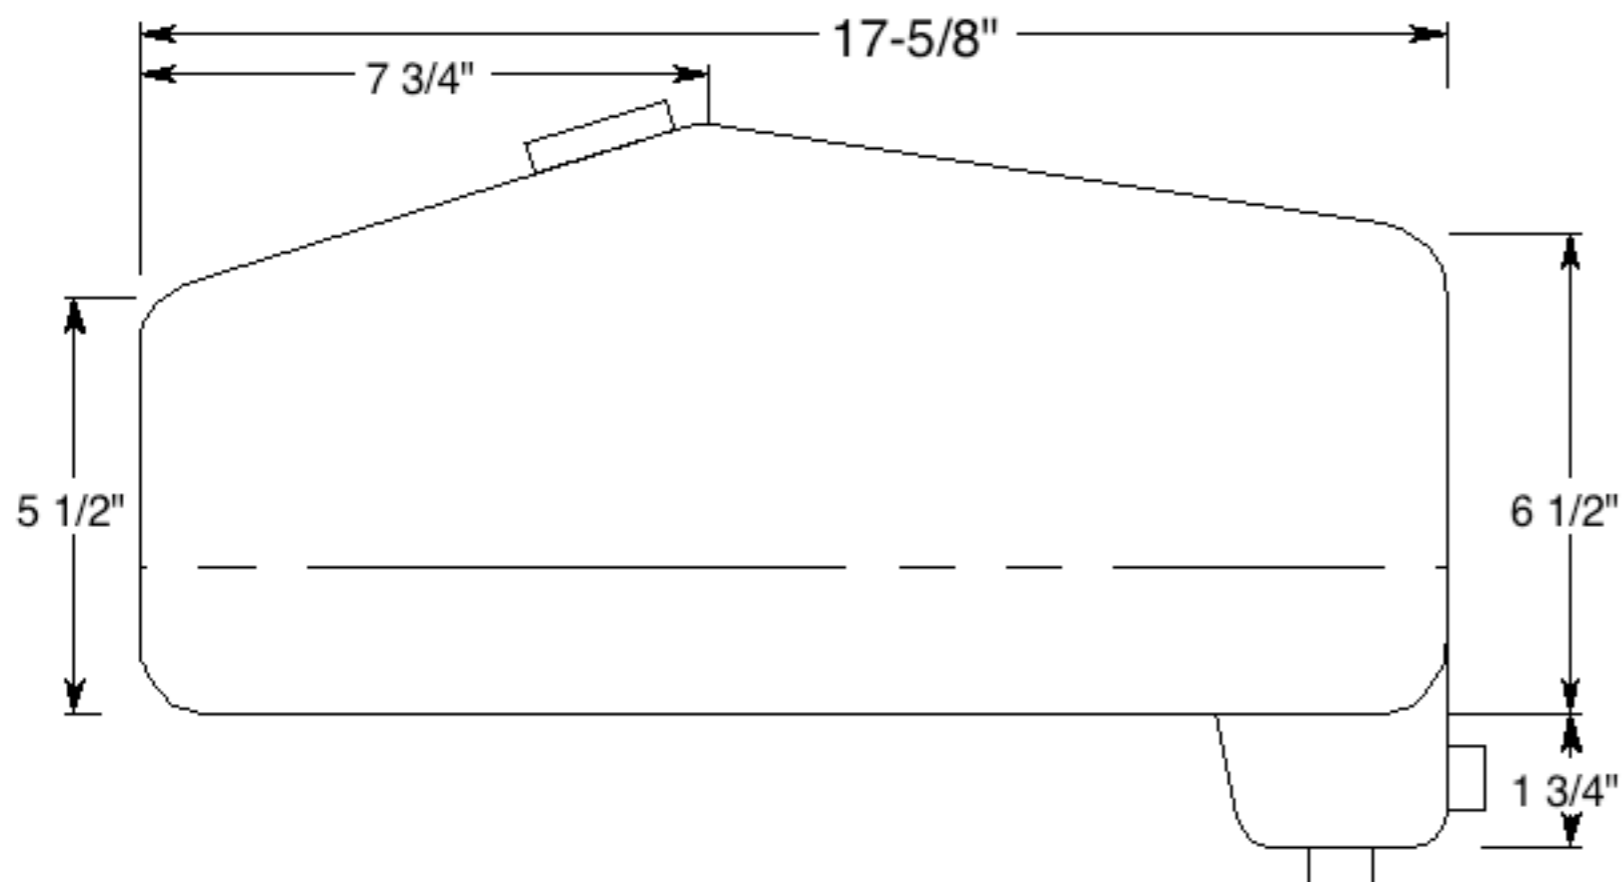

GT500 8.5 GALLON TANK PT # FU 820

SIDE VIEW

REAR VIEW