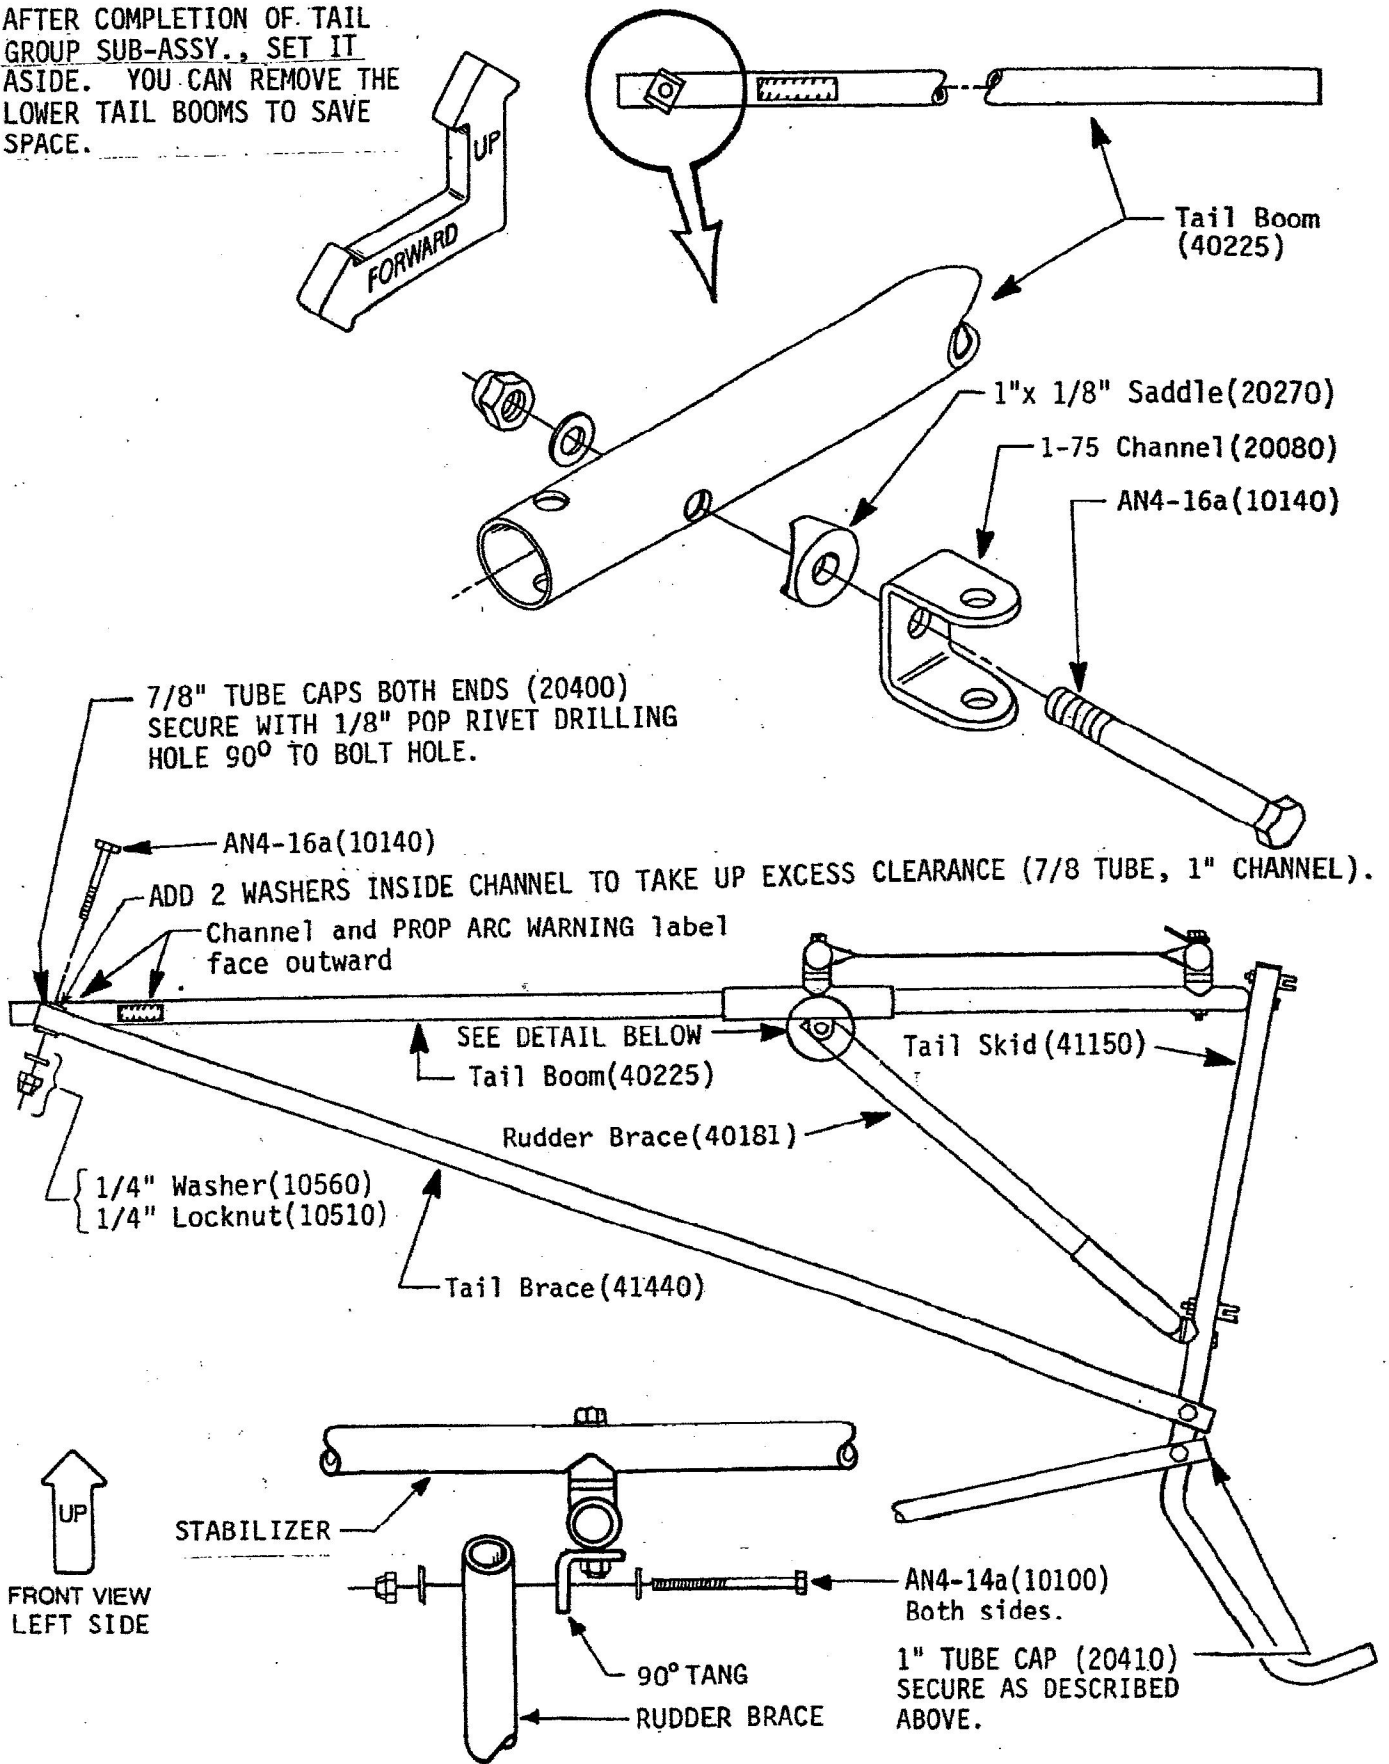

# TAIL SKID ASSY.

- 1) 1/4" Locknut(10510)
- 2) 1/4" Washers(10560)
- 3) Rudder hinge fork(10390)
- 4) AN4-26(10241)
- 5) 1/4" Washers(10560)
- 6) 1"x 1/8" Saddles(20270)
- 7) 1/4" Wingnut(10520)
- 8) Safety Ring(20310)

Repeat steps 1-8 for lower half of tail skid assembly.  
Attach Rudder to Tail Skid with Clevis Pins as shown.

3/16"x 3/8" Clevis Pin (10440) 2 needed.

Tube Caps SEE NOTE

NOTE: BENT ENDS OF LOWER TAIL BRACES ATTACH TO TAIL SKID.

# TELEFLEX CABLE ROUTING

INSTALL TELEFLEX CABLE BY DRAWING SEQUENCE.

- (A) Attach TELEFLEX CABLE to TRI-BAR CROSSTUBE with small piece of FUEL LINE for stand off and secure with LARGE NYLON TIE WRAP.
- (B) Route TELEFLEX CABLE as shown in drawing B then secure CABLE along LOWER TAIL BOOM with three 6" VELCRO TIES. Secure CABLE again on TAIL BRACE with 6" VELCRO TIES.
- (C) Final assemble TELEFLEX CABLE onto RUDDER BRACE and RUDDER CONTROL ARM as shown.

19 ITEMS LISTED  
END OF PACKING LIST

890222