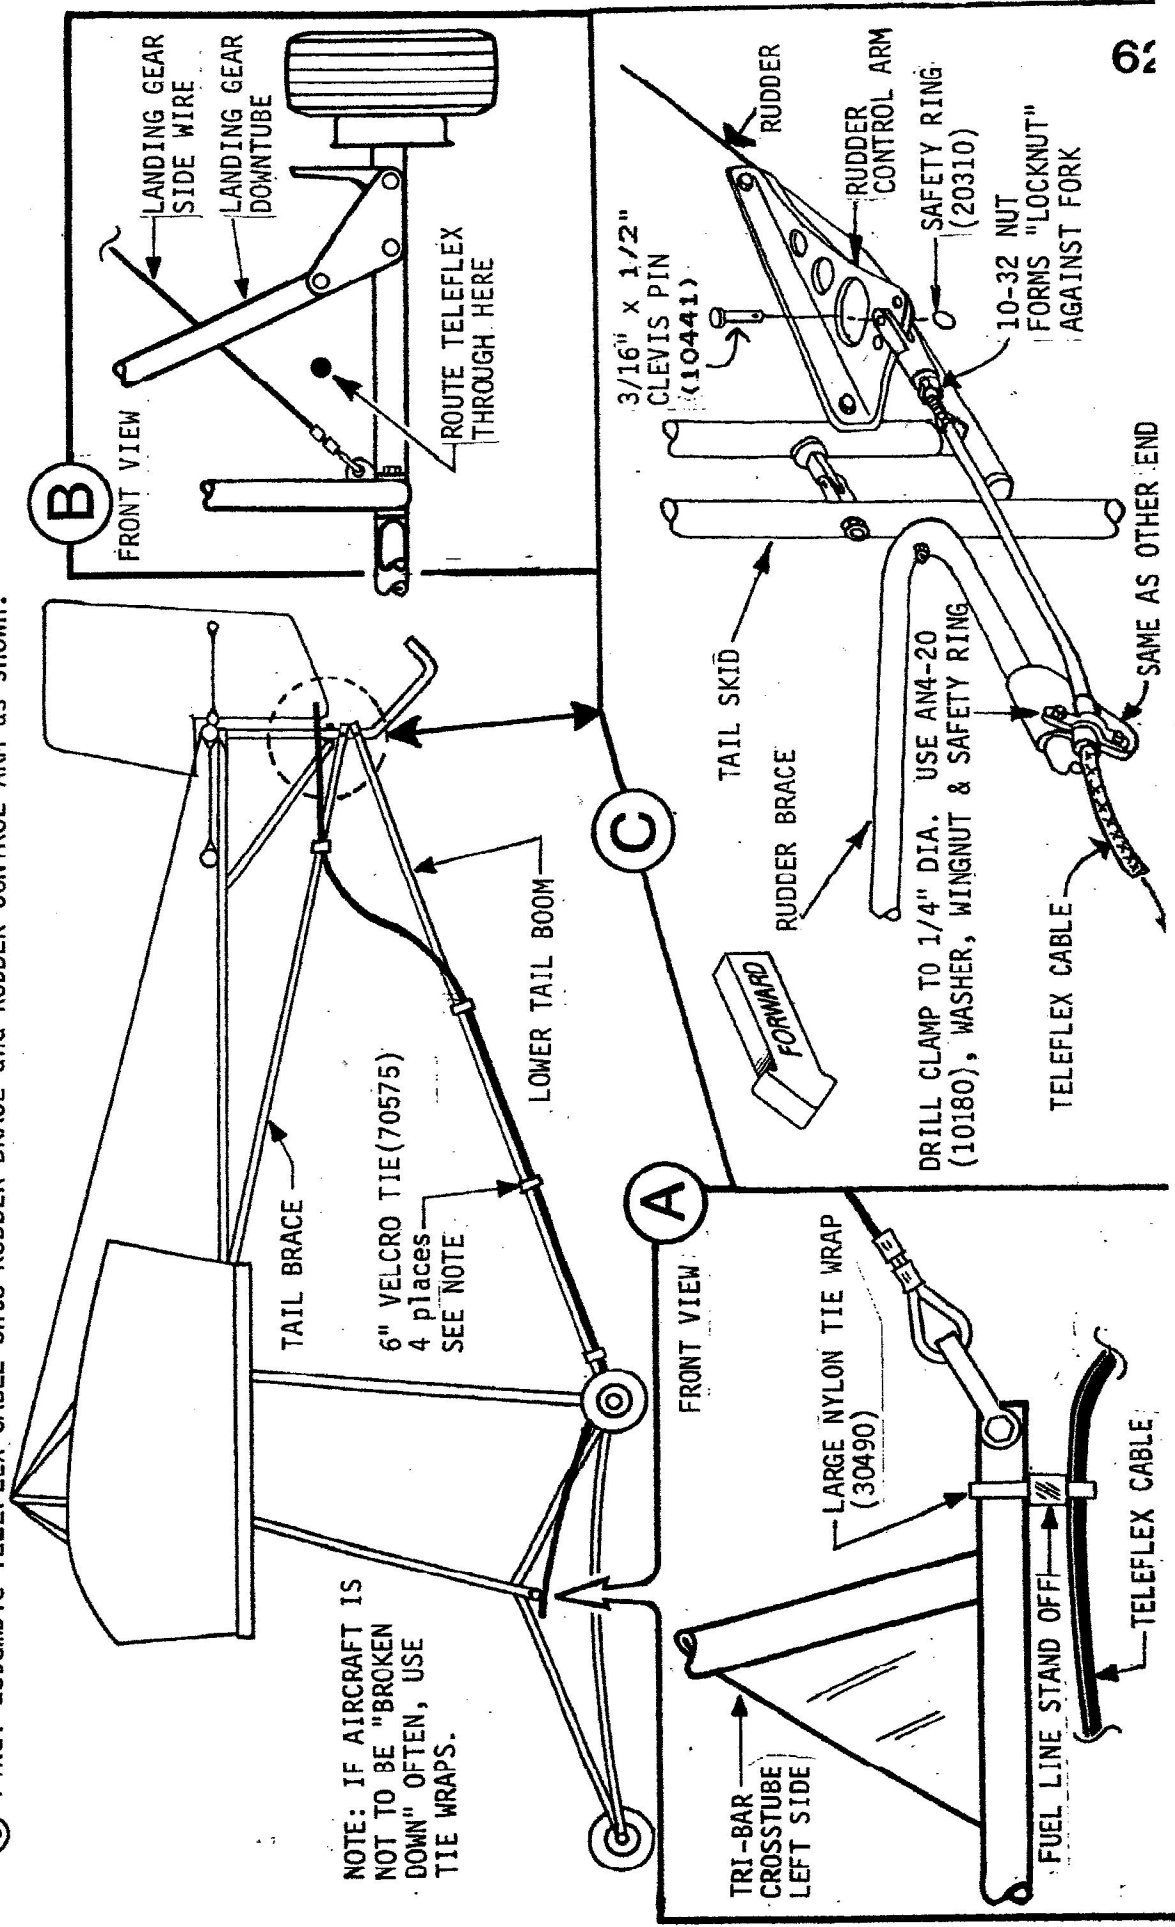

Repeat steps 1-8 for lower half of tail skid assembly.  
Attach Rudder to Tail Skid with Clevis Pins as shown.

3/16"x 3/8" Clevis Pin (10440) 2 needed.

Tube Caps SEE NOTE

NOTE: BENT ENDS OF LOWER TAIL BRACES ATTACH TO TAIL SKID.

# TAIL GROUP ASSY.

AFTER COMPLETION OF TAIL GROUP SUB-ASSY., SET IT ASIDE. YOU CAN REMOVE THE LOWER TAIL BOOMS TO SAVE SPACE.

# TELEFLEX CABLE ROUTING

INSTALL TELEFLEX CABLE BY DRAWING SEQUENCE.

- (A) Attach TELEFLEX CABLE to TRI-BAR CROSSTUBE with small piece of FUEL LINE for stand off and secure with LARGE NYLON TIE WRAP.
- (B) Route TELEFLEX CABLE as shown in drawing B then secure CABLE along LOWER TAIL BOOM with three 6" VELCRO TIES. Secure CABLE again on TAIL BRACE with 6" VELCRO TIES.
- (C) Final assemble TELEFLEX CABLE onto RUDDER BRACE and RUDDER CONTROL ARM as shown.

19 ITEMS LISTED  
END OF PACKING LIST

890222