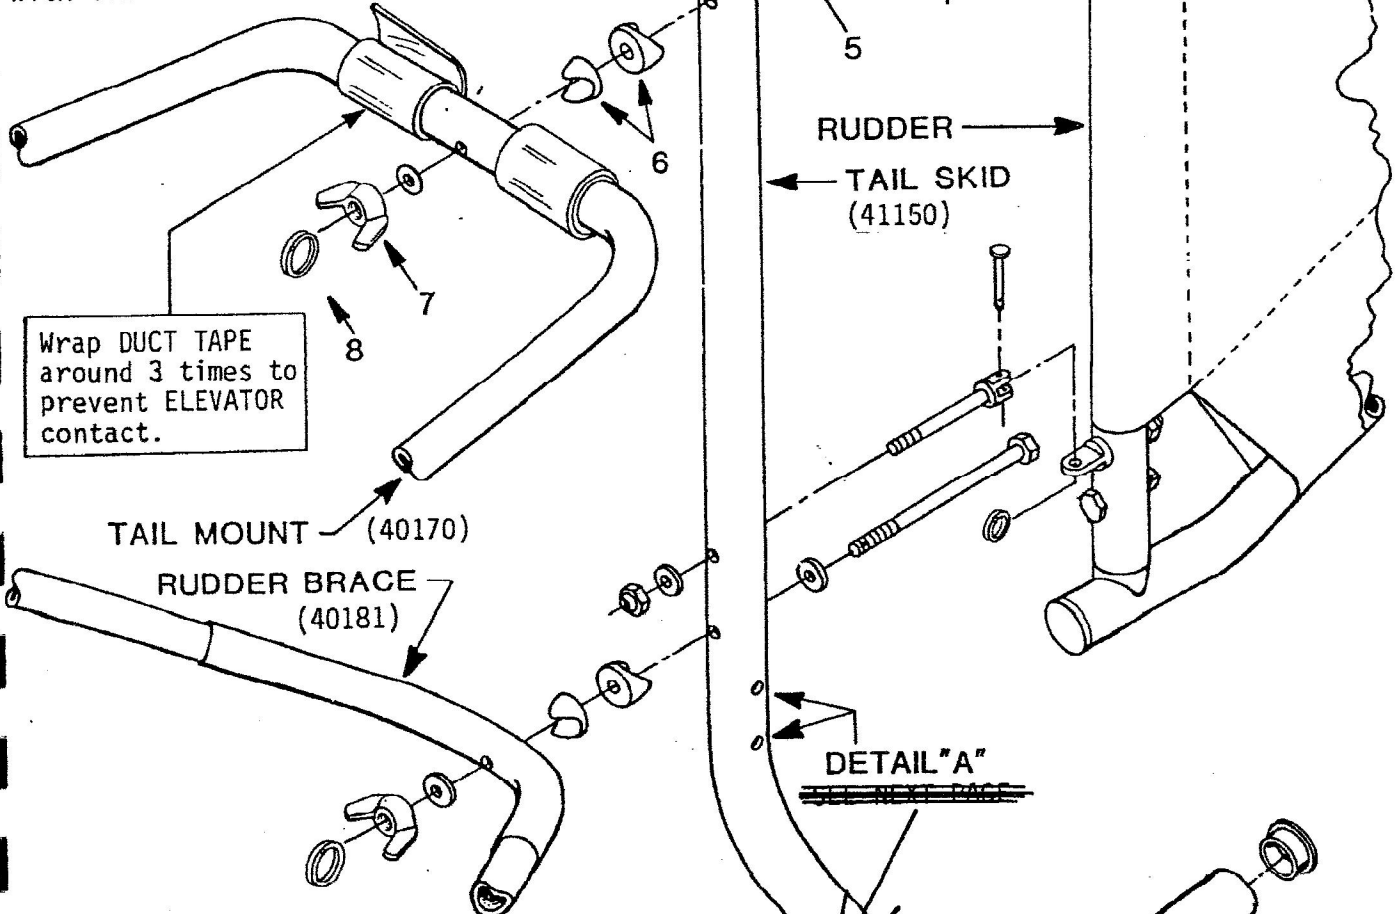

## TAIL TO PLANE ATTACHMENT

# TAIL SKID ASSY.

- 1) 1/4" Locknut(10510)
- 2) 1/4" Washers(10560)
- 3) Rudder hinge fork(10390)
- 4) AN4-26(10241)
- 5) 1/4" Washers(10560)
- 6) 1"x 1/8" Saddles(20270)
- 7) 1/4" Wingnut(10520)
- 8) Safety Ring(20310)

Repeat steps 1-8 for lower half of tail skid assembly.  
Attach Rudder to Tail Skid with Clevis Pins as shown.

3/16"x 3/8" Clevis Pin (10440) 2 needed.

Tube Caps SEE NOTE

NOTE: BENT ENDS OF LOWER TAIL BRACES ATTACH TO TAIL SKID.

# TELEFLEX CABLE ROUTING

INSTALL TELEFLEX CABLE BY DRAWING SEQUENCE.

- (A) Attach TELEFLEX CABLE to TRI-BAR CROSSTUBE with small piece of FUEL LINE for stand off and secure with LARGE NYLON TIE WRAP.
- (B) Route TELEFLEX CABLE as shown in drawing B then secure CABLE along LOWER TAIL BOOM with three 6" VELCRO TIES. Secure CABLE again on TAIL BRACE with 6" VELCRO TIES.
- (C) Final assemble TELEFLEX CABLE onto RUDDER BRACE and RUDDER CONTROL ARM as shown.