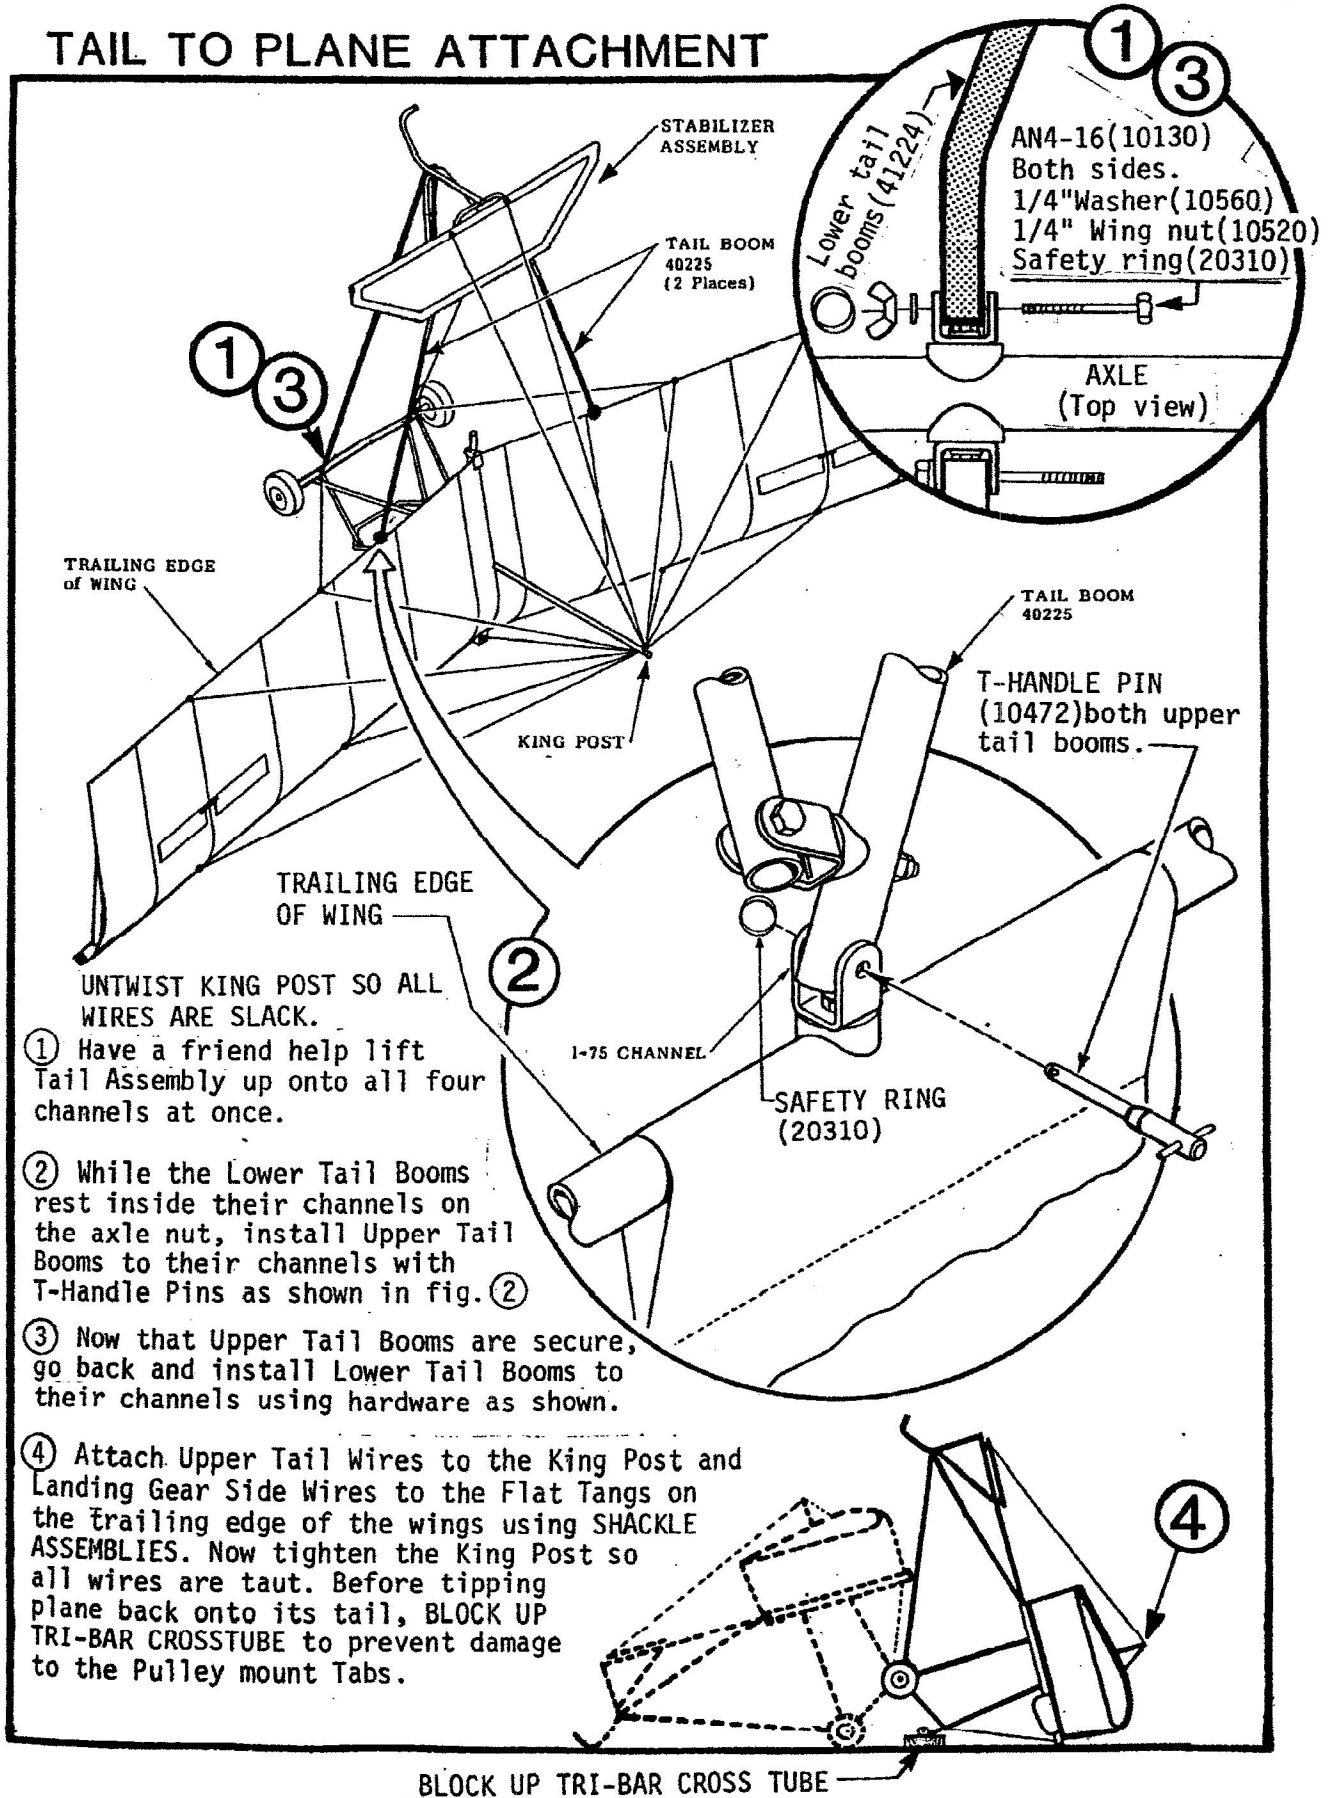

## TAIL TO PLANE ATTACHMENT

# TAIL SKID ASSY.

- 1) 1/4" Locknut(10510)
- 2) 1/4" Washers(10560)
- 3) Rudder hinge fork(10390)
- 4) AN4-26(10241)
- 5) 1/4" Washers(10560)
- 6) 1"x 1/8" Saddles(20270)
- 7) 1/4" Wingnut(10520)
- 8) Safety Ring(20310)

Repeat steps 1-8 for lower half of tail skid assembly.  
Attach Rudder to Tail Skid with Clevis Pins as shown.

3/16"x 3/8" Clevis Pin (10440) 2 needed.

Tube Caps SEE NOTE

NOTE: BENT ENDS OF LOWER TAIL BRACES ATTACH TO TAIL SKID.

# TELEFLEX CABLE ROUTING

INSTALL TELEFLEX CABLE BY DRAWING SEQUENCE.

- (A) Attach TELEFLEX CABLE to TRI-BAR CROSSTUBE with small piece of FUEL LINE for stand off and secure with LARGE NYLON TIE WRAP.
- (B) Route TELEFLEX CABLE as shown in drawing B then secure CABLE along LOWER TAIL BOOM with three 6" VELCRO TIES. Secure CABLE again on TAIL BRACE with 6" VELCRO TIES.
- (C) Final assemble TELEFLEX CABLE onto RUDDER BRACE and RUDDER CONTROL ARM as shown.