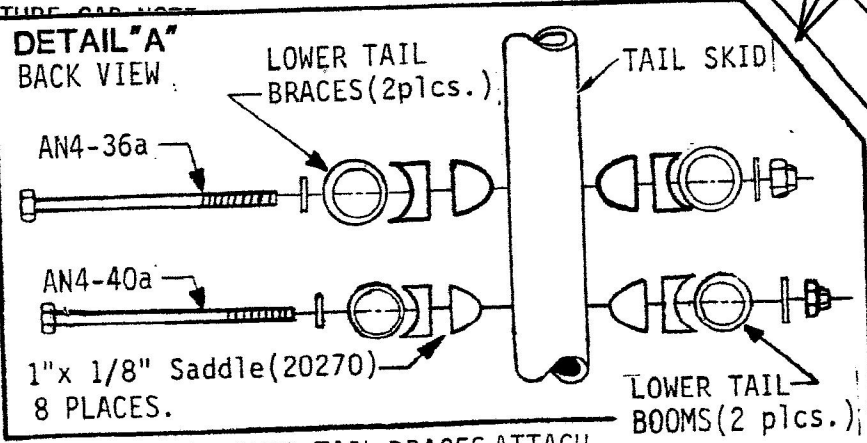

## TAIL TO PLANE ATTACHMENT

# TAIL SKID ASSY.

- 1) 1/4" Locknut(10510)
- 2) 1/4" Washers(10560)
- 3) Rudder hinge fork(10390)
- 4) AN4-26(10241)
- 5) 1/4" Washers(10560)
- 6) 1"x 1/8" Saddles(20270)
- 7) 1/4" Wingnut(10520)
- 8) Safety Ring(20310)

Repeat steps 1-8 for lower half of tail skid assembly.  
Attach Rudder to Tail Skid with Clevis Pins as shown.

3/16"x 3/8" Clevis Pin (10440) 2 needed.

Tube Caps SEE NOTE

NOTE: BENT ENDS OF LOWER TAIL BRACES ATTACH TO TAIL SKID.

# TELEFLEX CABLE ROUTING

INSTALL TELEFLEX CABLE BY DRAWING SEQUENCE.

- (A) Attach TELEFLEX CABLE to TRI-BAR CROSSTUBE with small piece of FUEL LINE for stand off and secure with LARGE NYLON TIE WRAP.
- (B) Route TELEFLEX CABLE as shown in drawing B then secure CABLE along LOWER TAIL BOOM with three 6" VELCRO TIES. Secure CABLE again on TAIL BRACE with 6" VELCRO TIES.
- (C) Final assemble TELEFLEX CABLE onto RUDDER BRACE and RUDDER CONTROL ARM as shown.