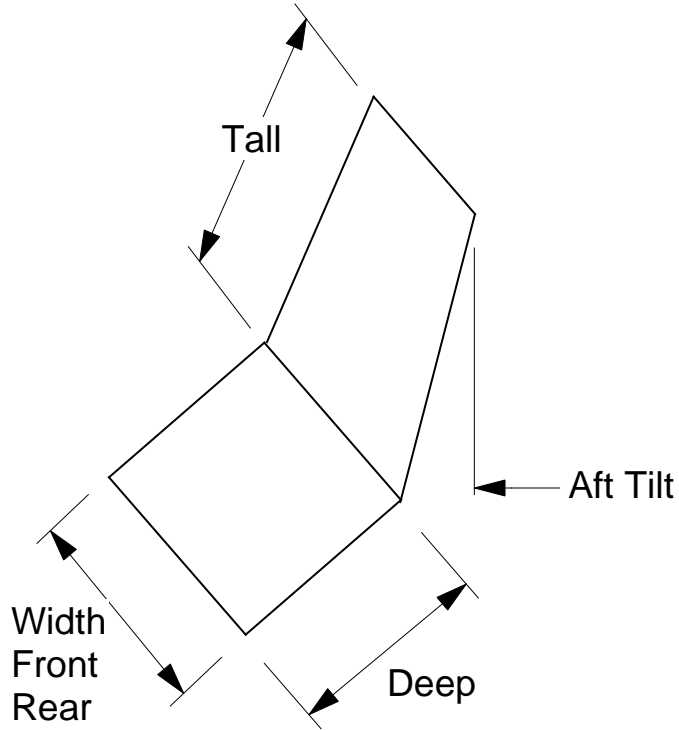

# FIBERGLASS SEATS

PART #	WF	WR	D	T	Tilt	Weight
PE110	15"	14.5"	14"	19"	9.5"	5.5 lbs
PE110-S	15"	14.5"	14"	19"	5.75"	5.2 lbs
PE110-W	17"	16.75"	14"	19"	9.5"	5.9 lbs